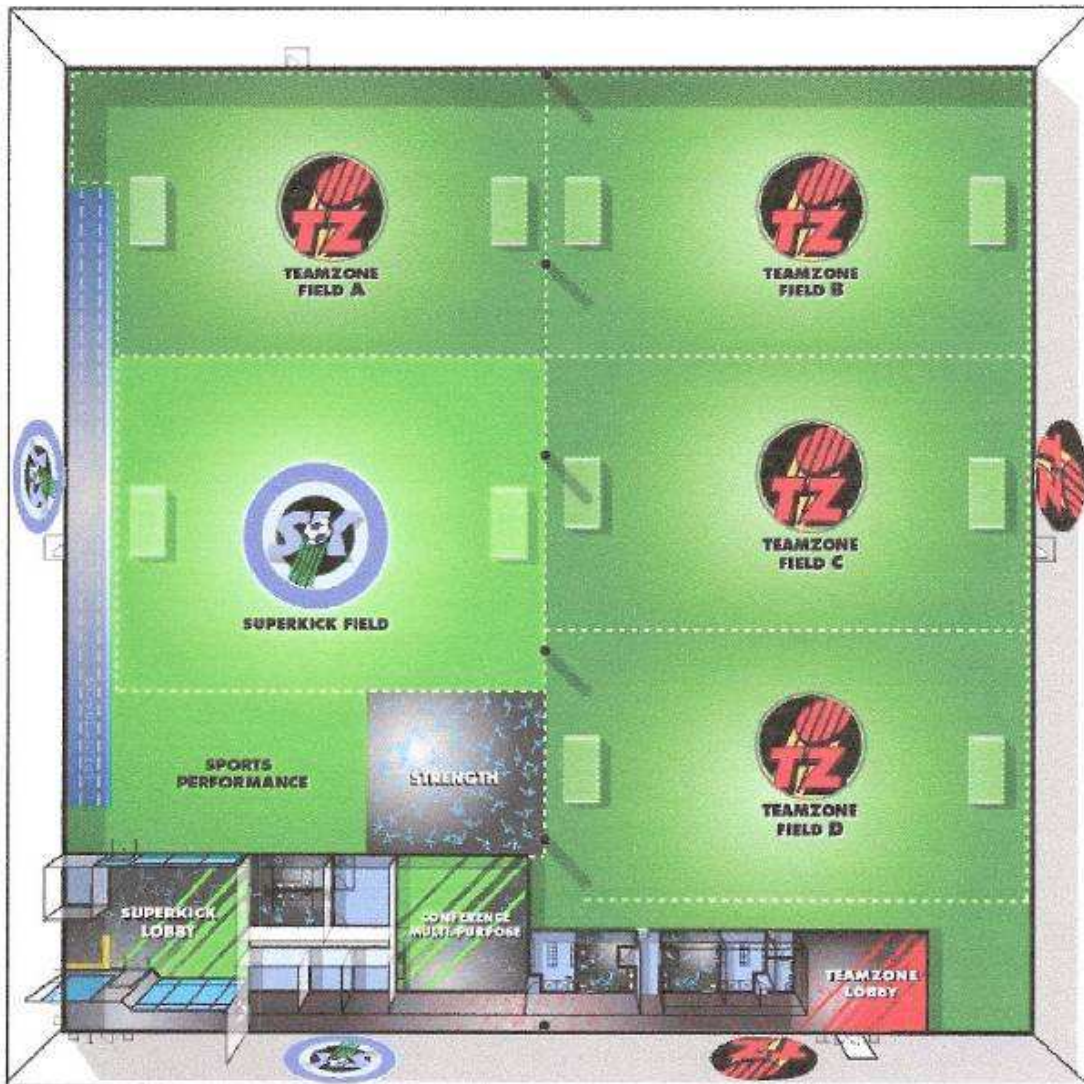

FACILITY DIAGRAM

ZONE DATA

Description	Size (total area)
Zone A (individually)	24 yds x 35 yds
Zone B, C, or D (individually)	24 yds x 42 yds
Zone B + C or C + D	42 yds x 48 yds
Zone B + C + D	42 yds x 72 yds
Zone A + B	24 yds x 77 yds
Zone A + SuperKick Field	35 yds x 55 yds